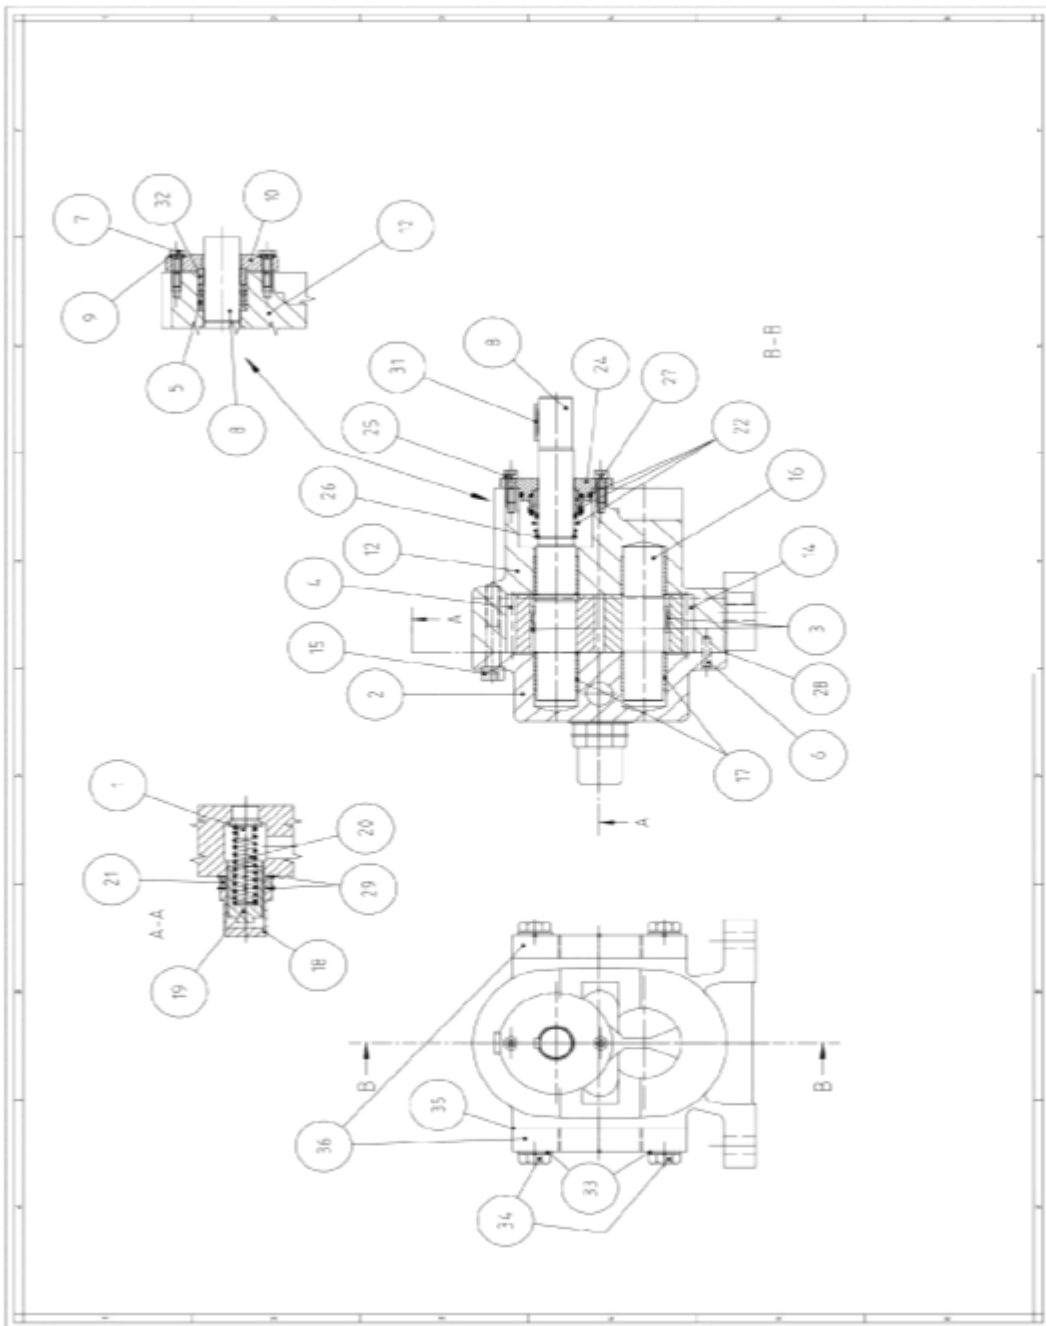

Gear Pump - B-MG Series

Fig. 1

GEAR PUMP RANGE B5-B40 – Part List

ITEM	Q.TY	DESCRIPTION
1	1	Sutter
2	1	Rear Cover
3	1	Father Key
4	1	Drive Gear
5	5	Packing rings
6	2	Dowel Pin
7	2	Hexagonal head screw
8	1	Drive shaft
9	2	Washer
10	1	Stuffing box
12	1	Pump Body
13	1	Pin
14	1	Driven gear
15	6	Socket Screw
16	1	Driven shaft
17	4	Self-lubricating bush
18	1	Security Cap
19	1	Adjusting screw
20	1	Valve spring
21	1	Nut
22	1	Mechanical Seal
24	1	Seal Cover
25	2	Socjet screw
26	1	External retaining ring
27	1	O-ring
28	1	Gasket
29	2	Gasket
30	1	Circlip
31	1	Father Key

Fig. 2

Gear Pump - B-MG Series

GEAR PUMP RANGE B50-B150 – Part List		
ITEM	Q.TY	DESCRIPTION
1	1	Sutter
2	1	Rear Cover
3	2	Father Key
4	1	Drive Gear
5	5	Packing rings
6	2	Dowel Pin
7	2	Hexagonal head screw
8	1	Drive shaft
9	2	Washer
10	1	Stuffing box cover
12	1	Pump Body
14	1	Driven gear
15	6 - 8	Socket Screw
16	1	Driven shaft
17	4	Self lubrication bush
18	1	Security Cap
19	1	Adjusting screw
20	1	Valve spring
21	1	Nut
22	1	Mechanical Seal
24	1	Seal Cover
25	2	Socjet screw
26	1	External retaining ring
27	1	O-ring
28	1	Gasket
29	2	Gasket
31	1	Father Key
32	1	Stuffing box
33	4	Washer
34	4	Hexagonal head screw
35	2	O-ring
36	2	Counterflange

Fig. 3

Gear Pump - B-MG Series

GEAR PUMP RANGE B200 - B600 – Part List

ITEM	Q.TY	DESCRIPTION
1	1	Rear Cover
2	12	Socket screw
3	1	Pump central body
4	1	Packing ring
5	1	Stuffing box cover
6	2	Hexagonal head screw
7	2	Washer
9	1	Driven shaft
10	4	Self-lubricating bush
11	1	Pump front body
12	4	Dowel Pin
13	1	Drive shaft
14	1	Sshutter
15	1	Valve spring
16	1	Spring plate
17	1	Adjusting screw
18	1	Valve body
19 / 19A*	1	Valve cover
20	1	Nut
21	1	O-ring
22	1	Mechanical seal
24	1	Seal Cover
25	2	Socket screw
26	1	O-ring
27	2	Gasket
28	2	O-ring
29	1	Stuffing box
30	1	Driving gear
31	1	Driven gear
32	2	Father Key
33	4 / 5*	Socket Screw
34	1	Father Key
35	1	Gasket
36	2	Counter-flange
37	1	O-ring
38	8	Washer
39	8	Hexagonal head screw
40*	4	Hexagonal head screw