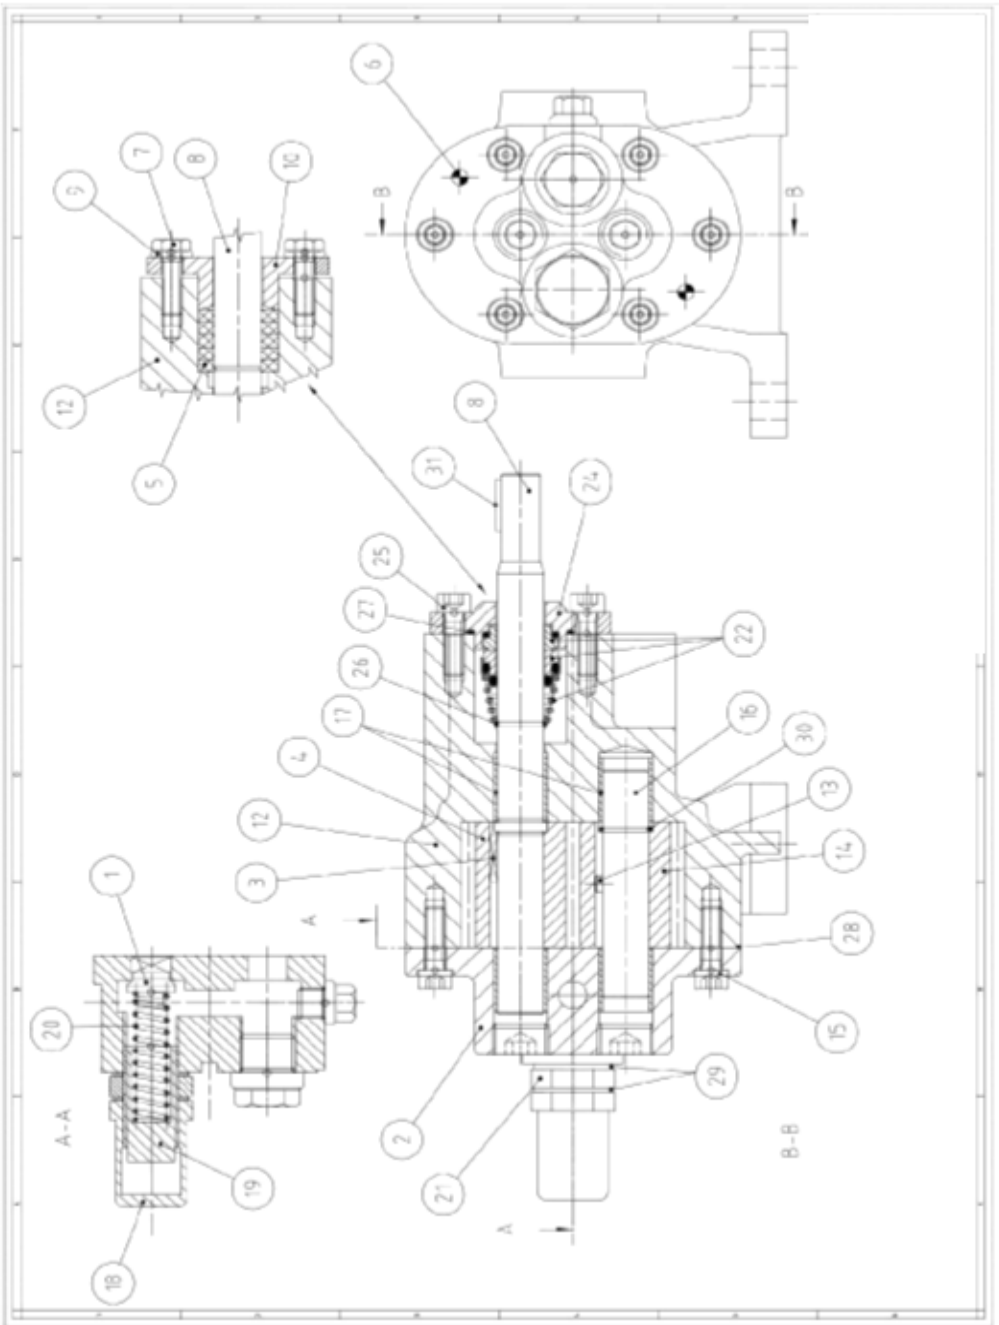

Gear Pump - B-MG Series

Fig. 1

GEAR PUMP RANGE B5-B40 – Part List

ITEM	Q.TY	DESCRIPTION
1	1	Sutter
2	1	Rear Cover
3	1	Father Key
4	1	Drive Gear
5	5	Packing rings
6	2	Dowel Pin
7	2	Hexagonal head screw
8	1	Drive shaft
9	2	Washer
10	1	Stuffing box
12	1	Pump Body
13	1	Pin
14	1	Driven gear
15	6	Socket Screw
16	1	Driven shaft
17	4	Self-lubricating bush
18	1	Security Cap
19	1	Adjusting screw
20	1	Valve spring
21	1	Nut
22	1	Mechanical Seal
24	1	Seal Cover
25	2	Socjet screw
26	1	External retaining ring
27	1	O-ring
28	1	Gasket
29	2	Gasket
30	1	Circlip
31	1	Father Key

Fig. 2

Gear Pump - B-MG Series

GEAR PUMP RANGE B50-B150 – Part List		
ITEM	Q.TY	DESCRIPTION
1	1	Sutter
2	1	Rear Cover
3	2	Father Key
4	1	Drive Gear
5	5	Packing rings
6	2	Dowel Pin
7	2	Hexagonal head screw
8	1	Drive shaft
9	2	Washer
10	1	Stuffing box cover
12	1	Pump Body
14	1	Driven gear
15	6 - 8	Socket Screw
16	1	Driven shaft
17	4	Self lubrication bush
18	1	Security Cap
19	1	Adjusting screw
20	1	Valve spring
21	1	Nut
22	1	Mechanical Seal
24	1	Seal Cover
25	2	Socjet screw
26	1	External retaining ring
27	1	O-ring
28	1	Gasket
29	2	Gasket
31	1	Father Key
32	1	Stuffing box
33	4	Washer
34	4	Hexagonal head screw
35	2	O-ring
36	2	Counterflange

Fig. 3

Gear Pump - B-MG Series

GEAR PUMP RANGE B200 - B600 – Part List

ITEM	Q.TY	DESCRIPTION
1	1	Rear Cover
2	12	Socket screw
3	1	Pump central body
4	1	Packing ring
5	1	Stuffing box cover
6	2	Hexagonal head screw
7	2	Washer
9	1	Driven shaft
10	4	Self-lubricating bush
11	1	Pump front body
12	4	Dowel Pin
13	1	Drive shaft
14	1	Sshutter
15	1	Valve spring
16	1	Spring plate
17	1	Adjusting screw
18	1	Valve body
19 / 19A*	1	Valve cover
20	1	Nut
21	1	O-ring
22	1	Mechanical seal
24	1	Seal Cover
25	2	Socket screw
26	1	O-ring
27	2	Gasket
28	2	O-ring
29	1	Stuffing box
30	1	Driving gear
31	1	Driven gear
32	2	Father Key
33	4 / 5*	Socket Screw
34	1	Father Key
35	1	Gasket
36	2	Counter-flange
37	1	O-ring
38	8	Washer
39	8	Hexagonal head screw
40*	4	Hexagonal head screw