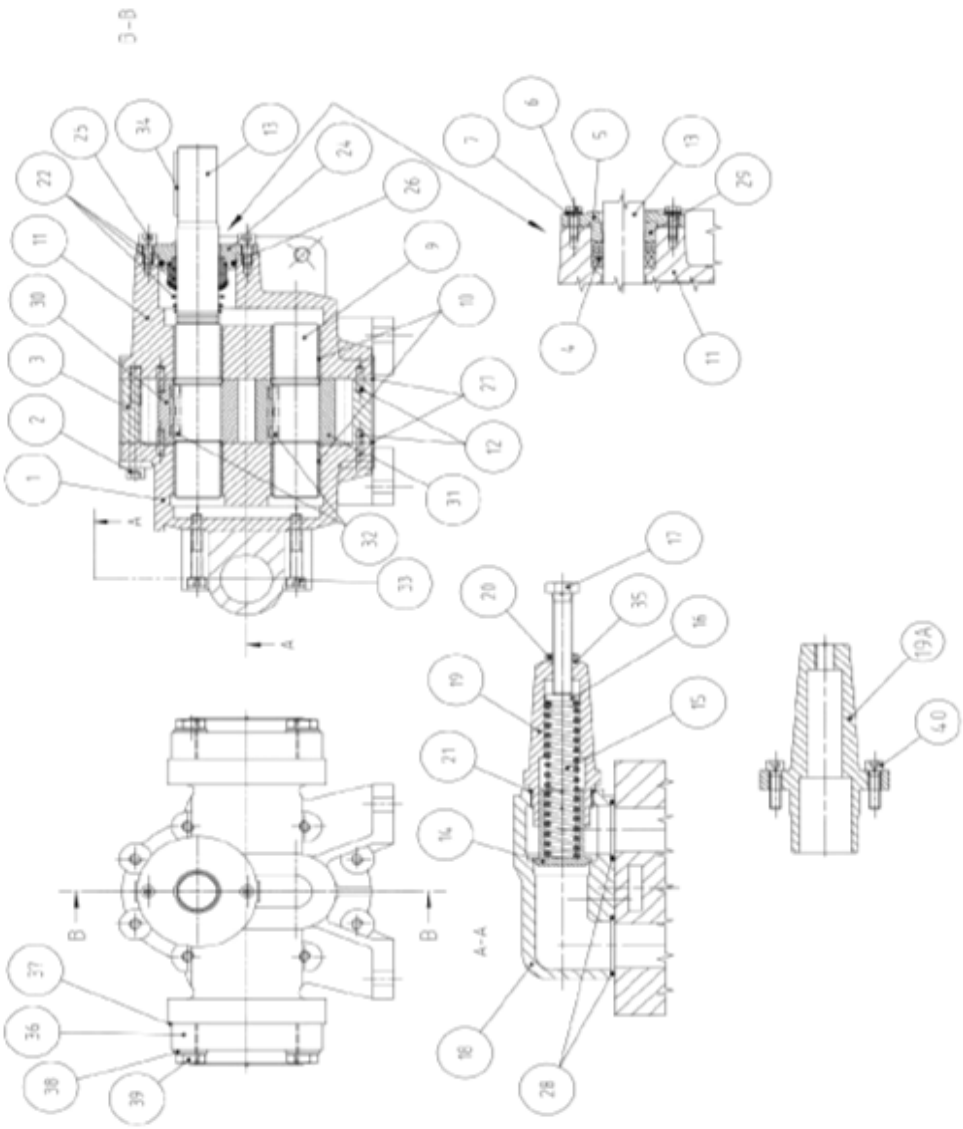

Gear Pump - B-MG Series

Fig. 1

GEAR PUMP RANGE B5-B40 – Part List

ITEM	Q.TY	DESCRIPTION
1	1	Sutter
2	1	Rear Cover
3	1	Father Key
4	1	Drive Gear
5	5	Packing rings
6	2	Dowel Pin
7	2	Hexagonal head screw
8	1	Drive shaft
9	2	Washer
10	1	Stuffing box
12	1	Pump Body
13	1	Pin
14	1	Driven gear
15	6	Socket Screw
16	1	Driven shaft
17	4	Self-lubricating bush
18	1	Security Cap
19	1	Adjusting screw
20	1	Valve spring
21	1	Nut
22	1	Mechanical Seal
24	1	Seal Cover
25	2	Socjet screw
26	1	External retaining ring
27	1	O-ring
28	1	Gasket
29	2	Gasket
30	1	Circlip
31	1	Father Key

Fig. 2

Gear Pump - B-MG Series

GEAR PUMP RANGE B50-B150 – Part List		
ITEM	Q.TY	DESCRIPTION
1	1	Sutter
2	1	Rear Cover
3	2	Father Key
4	1	Drive Gear
5	5	Packing rings
6	2	Dowel Pin
7	2	Hexagonal head screw
8	1	Drive shaft
9	2	Washer
10	1	Stuffing box cover
12	1	Pump Body
14	1	Driven gear
15	6 - 8	Socket Screw
16	1	Driven shaft
17	4	Self lubrication bush
18	1	Security Cap
19	1	Adjusting screw
20	1	Valve spring
21	1	Nut
22	1	Mechanical Seal
24	1	Seal Cover
25	2	Socjet screw
26	1	External retaining ring
27	1	O-ring
28	1	Gasket
29	2	Gasket
31	1	Father Key
32	1	Stuffing box
33	4	Washer
34	4	Hexagonal head screw
35	2	O-ring
36	2	Counterflange

Fig. 3

Gear Pump - B-MG Series

GEAR PUMP RANGE B200 - B600 – Part List

ITEM	Q.TY	DESCRIPTION
1	1	Rear Cover
2	12	Socket screw
3	1	Pump central body
4	1	Packing ring
5	1	Stuffing box cover
6	2	Hexagonal head screw
7	2	Washer
9	1	Driven shaft
10	4	Self-lubricating bush
11	1	Pump front body
12	4	Dowel Pin
13	1	Drive shaft
14	1	Sshutter
15	1	Valve spring
16	1	Spring plate
17	1	Adjusting screw
18	1	Valve body
19 / 19A*	1	Valve cover
20	1	Nut
21	1	O-ring
22	1	Mechanical seal
24	1	Seal Cover
25	2	Socket screw
26	1	O-ring
27	2	Gasket
28	2	O-ring
29	1	Stuffing box
30	1	Driving gear
31	1	Driven gear
32	2	Father Key
33	4 / 5*	Socket Screw
34	1	Father Key
35	1	Gasket
36	2	Counter-flange
37	1	O-ring
38	8	Washer
39	8	Hexagonal head screw
40*	4	Hexagonal head screw